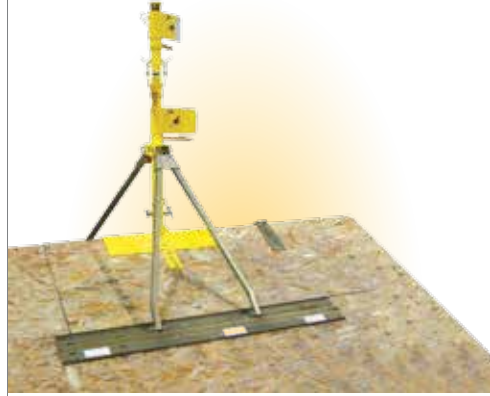

Velocity Harness

- Break Away Lanyard Keepers
- Identification Label
- Finished Webbing Ends
- Webbing 'Wear' Indicator

Buckles: PT Chest/TB Legs

PART #01703
SIZE: S-L

Skymast

- Includes 3 SRL Cradles
- Accommodates most SRLs up to 65' in length
- Engages 3 trusses for superior support

PART #00271
WEIGHT: 40.8 LBS

Cyclone Harness

- 5 points of adjustment
- Ultra-flow padding
- Break-away lanyard keepers
- Superior flexibility and comfort

Buckles: QC Chest/TB Legs

PART #21042
SIZE: M-L

HitchClip®

- Incredibly lightweight
- No flashing required
- Numerous accessory options
- Easy to install

Quantity: 3-Pack

PART #10560
WEIGHT: 1 LBS

Snappy Anchor

- Easy to install
- Lightweight and durable
- Fasteners included

- Heavy duty poly rope
- Resists cuts and abrasions
- Complete assembly includes: poly steel rope, shock absorber, positioning device, 18-inch extension lanyard and two double locking snap hooks

PART #01324
LENGTH: 100' | WEIGHT: 12 LBS